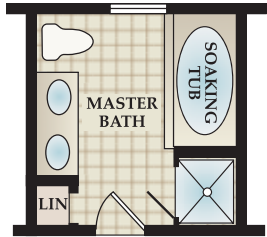

The Catalina

Optional Grand Master Bath

The Seller reserves the right to make modifications and changes to design, features, fixtures, options and other elements of the home without notice. All dimensions are approximate and are subject to change. All materials are subject to availability. Location of mechanical equipment and washer and dryer hookups is for demonstration purposes and are subject to change without notice.