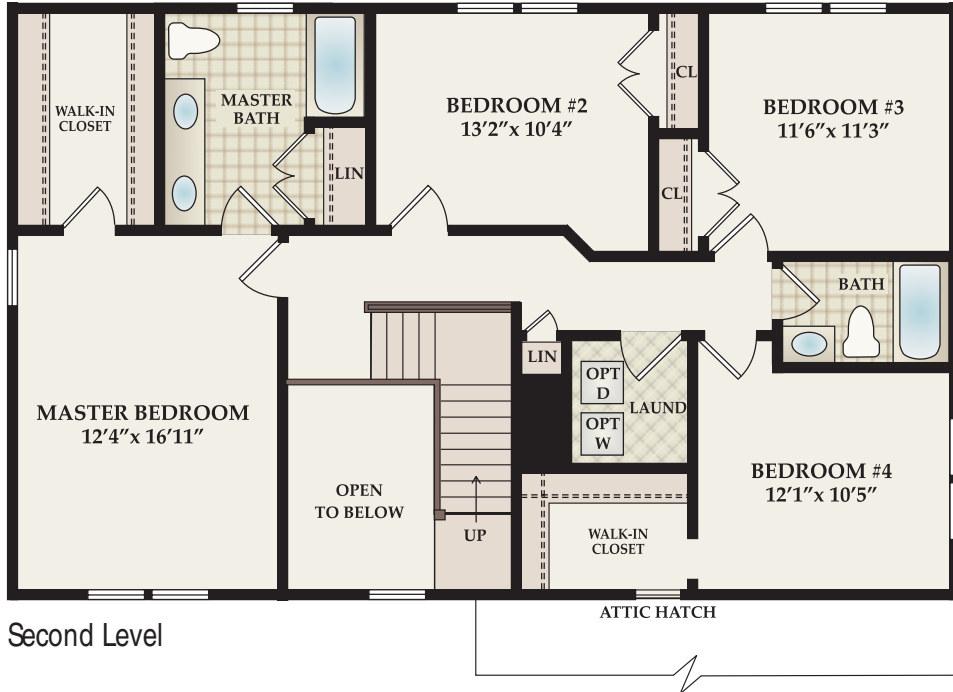

The Catalina

Optional Grand Master Bath

The Seller reserves the right to make modifications and changes to design, features, fixtures, options and other elements of the home without notice. All dimensions are approximate and are subject to change. All materials are subject to availability. Location of mechanical equipment and washer and dryer hookups is for demonstration purposes and are subject to change without notice.